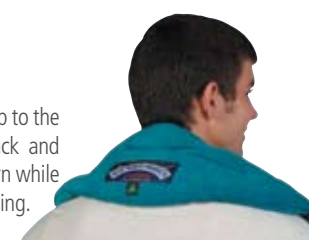

Shoulder Cuff

One size fits all. Can be used on either shoulder. Very useful for management of pain caused by frozen shoulder, bursitis or rotator cuff tendonitis.

Code: SC
Size: 410mm x 490mm
Weight: 1.7kg